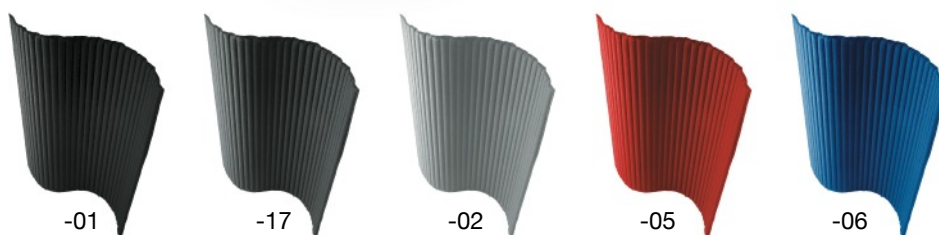

Room dividers

WALL

Room dividers

WALL

Design Lena Bergström

Flexible screen system with sound absorbing wadding, covered with felted 100 % wool. Possible to roll up.

Width 1250 mm and height 1450 mm or 1750 mm.

Colour and code 1250x1450 mm:

antracit	30-133-01
mediumgrey	30-133-17
silvergrey	30-133-02
red	30-133-05
blue	30-133-06

Colour and code 1250 x 1750 mm:

antracit	30-233-01
mediumgrey	30-233-17
silvergrey	30-233-02
red	30-233-05
blue	30-233-06

Room dividers

WALL_desk

Design Lena Bergström

Flexible screen system for desk, with sound absorbing wadding, covered with felted 100 % wool. Fits to most desks because of its flexibility.

Width 1250 mm and height 600 mm.